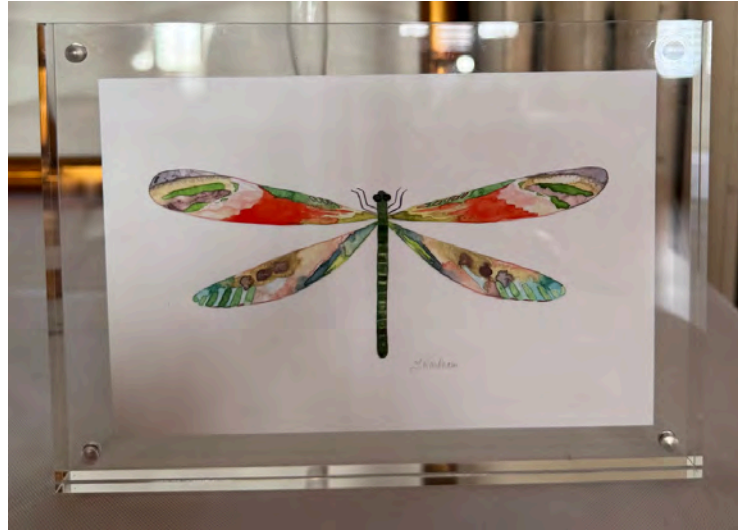

Magnolia en Noir
Corie Swann

6 x 6 mixed media collage
\$175

KAREN SISK
ARTIST; WARNER ROBINS

Billy
Karen Sisk
22 x 28 Oil
\$700

LAURIE WINDHAM
ARTIST & CEREMICIST
MACON, GA

dragon fly acrylic frame
Laurie Windham
mixed media
\$95